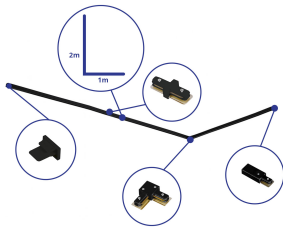

Specifications Bright Choice Rail Set 1-Phase L 1 x 2 Meter Black | incl. End Cap, Power Connector and L - Connector

[View Product](#)

General Information

SKU	254114
EAN	8719157064903
Brand	Bright Choice
Manufacturer Name	Complete L shaped 1-Phase Track Set Black – 1 x 2 meter incl. End Cap, Power Connector and L -Conne
Full box quantity	1
Any Lamp all-in warranty	3 Years

Technical Information

Colour of the Fixture	Black
Product Type Category	Accessory - 1-Phase Track

Dimensions

Length (mm)	1000
Height (mm)	20
Width (mm)	34

Why Any-lamp?

Sensor Information

Order from the **largest lighting specialist** in Europe **Customised** quotation