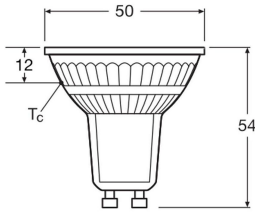

Specifications Ledvance LED Reflector GU10 PAR16 2.4W 230lm 36d - 840 Cool White | Replaces 35W

[View Product](#)

General Information

SKU	256903
EAN	4099854458002
Brand	Ledvance
Manufacturer Name	LED PAR16 P 2.4W 840 GU10
Full box quantity	1
Any Lamp all-in warranty	4 Years
Energy efficiency class	E
Average Lifetime (h)	15000

Technical Information

Technology	LED
Product Type Category	GU10 LED
Voltage (V)	220-240
Beam Angle (degree)	36
Dimmable	Not Dimmable
Cap / Base	GU10
Colour Code	840 Cool White
Colour temperature (Kelvin)	4000 Cool White
Colour Rendering (Ra)	80-89
Colour of Light	White

Light colour options Single Color

Luminous Efficacy (lm/W) 96

Power factor >0.40

Type of sensor No Sensor

Lamp Information

Bulb finish Clear

Series LED PAR16 P

Dimensions

Length (mm) 54

Diameter (mm) 50

Shape Reflector

Exact shape PAR16

Why Any-lamp?

Order from the **largest lighting specialist** in Europe

Customised quotation

Up to **7 years warranty**