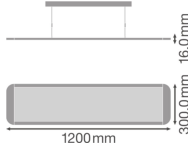

Specifications Ledvance LED Panel
Direct/Indirect 36W 3860lm - 840 Cool
White | 120x30cm - UGR <math>< 19</math>

[View Product](#)

General Information

SKU	236820
EAN	4058075144620
Brand	Ledvance
Manufacturer Name	PANEL D/I 1200 36W/4000K UGR19
Any Lamp all-in warranty	5 Years
Average Lifetime (h)	60000
Series	PANEL DIRECT/INDIRECT 1200 UGR19

Technical Information

Technology	LED Integrated
Voltage (V)	220-240
Dimmable	Not Dimmable
Colour Code	840 Cool White
Colour temperature (Kelvin)	4000 Cool White
Colour Rendering (Ra)	80-89
Colour of Light	White
Light colour options	Single Color
Luminous Efficacy (lm/W)	110
IP-rating	IP20
Impact Protection (IK)	IK03 - 0.35 joule

Dimensions

LED panel size	120x30cm
Length (mm)	1195
Width (mm)	295
Height (mm)	16

Sensor Information

Type of sensor

Why Any-lamp?

No Sensor

Order from the **largest lighting specialist** in Europe

Customised quotation