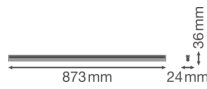

Specifications Ledvance LED Batten Linear Compact High Output 15W
1500lm - 830 Warm White | 90cm

[View Product](#)

General Information

| | |
|--------------------------|--------------------------|
| SKU | 234127 |
| EAN | 4058075106239 |
| Brand | Ledvance |
| Manufacturer Name | LN COMP HO 900 15W/3000K |
| Any Lamp all-in warranty | 5 Years |
| Average Lifetime (h) | 50000 |

Technical Information

| | |
|-----------------------------|-----------------|
| Technology | LED Integrated |
| Voltage (V) | 220-240 |
| Dimmable | Not Dimmable |
| Colour of Light | White |
| Colour Code | 830 Warm White |
| Colour temperature (Kelvin) | 3000 Warm White |
| Colour Rendering (Ra) | 80-89 |
| Light colour options | Single Color |
| Luminous Efficacy (lm/W) | 100 |
| Power factor | >0.50 |
| Including bulb | Yes |
| Suitable for Outdoor | No |
| Length | 90cm |
| Product Type Category | LED Batten |

Fixture Information

| | |
|------------------------|--------------------|
| Mounting Method | Surface |
| IP-rating | IP20 |
| Impact Protection (IK) | IK03 - 0.35 joule |
| Housing | PC (Polycarbonate) |
| Colour of the Fixture | White |
| Colour of material | White |
| Emergency Lighting | No Emergency Unit |
| Series | Linear |

Dimensions

| | |
|-------------|-----|
| Length (mm) | 873 |
| Width (mm) | 24 |
| Height (mm) | 36 |

Sensor Information

| | |
|----------------|-----------|
| Type of sensor | No Sensor |
|----------------|-----------|