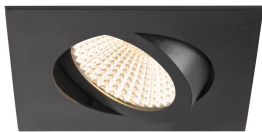

## Specifications SLV New Tria 68 Spot Aluminium Black Square 8.3W 705lm 60D - 927 Extra Warm White | Cutout 68mm - Best Colour Rendering - Dimmable

[View Product](#)

### General Information

SKU	255662
EAN	4024163277716
Brand	SLV
Manufacturer Name	NEW TRIA 68 rec. ceiling light 2700K 60° IP 20 square BK
Any Lamp all-in warranty	5 Years
Average Lifetime (h)	50000

### Technical Information

Technology	LED Integrated
Voltage (V)	220-240
Dimmable	Dimmable
Colour Code	927 Extra Warm White
Colour temperature (Kelvin)	2700 Extra Warm White
Colour Rendering (Ra)	90-99
Colour of Light	White
Light colour options	Single Color
Luminous Efficacy (lm/W)	84.9
Beam Angle (degree)	60
Product Type Category	LED spotlight

### Fixture Information

Mounting Method	Recessed
Cut out (mm)	68
Optical Cover	Other
IP-rating	IP20
Operating Temperature	-20 to +35
Housing	Aluminium
Colour of the Fixture	Black
Emergency Lighting	No Emergency Unit
Tiltable	No
Fixture Connection	PI [Push-in connector 3-pole]
Series	New Tria