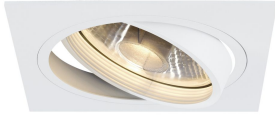

## Specifications SLV New Tria 1 Spot Aluminium White Square | Cutout 150mm - Suitable for 1x GU10 (AR111)

[View Product](#)

### Fixture Information

Including bulb	No
Amount of bulbs required	1
Mounting Method	Recessed
Cut out (mm)	150
IP-rating	IP20

Housing	Aluminium
Colour of the Fixture	White
Emergency Lighting	No Emergency Unit
Tiltable	No
Fixture Connection	Terminal block
Series	New Tria

## Dimensions

Length (mm)	165
Width (mm)	165
Height (mm)	125