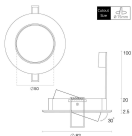

Specifications Any Lamp Recessed Spot Circular Tiltable Aluminium | Cutout 75mm - GU5.3 Socket

[View Product](#)

## Fixture Information

Including bulb	No
Amount of bulbs required	1
Mounting Method	Recessed
Cut out (mm)	75
Suitable for Outdoor	No
IP-rating	IP20

Housing	Aluminium
Colour of the Fixture	Grey
Tiltable	Yes
Fixture Connection	Wire connector

## Dimensions

---

Height (mm)	100
Diameter (mm)	80